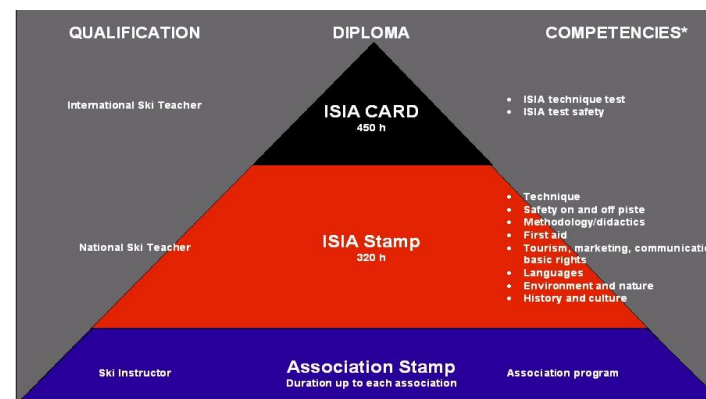

ISIA Stamp - Numbered, indicating the current season year.

Assigned to an ISIA Qualified Teacher having fulfilled an education pathway recognised by ISIA matching the ISIA Performance Level 2 as defined by the ISIA Minimum Standard, latest edition. The stamp has to be placed on the National Membership card identifying the ISIA Member Association the Teachers is belonging to.

ISIA Card - Assigned to an ISIA Qualified Teacher having fulfilled an education pathway recognised by ISIA matching the ISIA Performance Level 3 as defined by the ISIA Minimum Standard, latest edition.

Printed on the verso of the National Membership card identifying the ISIA Member Association the Teachers is belonging to, it carries the current year ISIA Stamp and the Ski Teacher ID Nr. as from the ISIA International Database. To be valid MUST be signed by the holder.